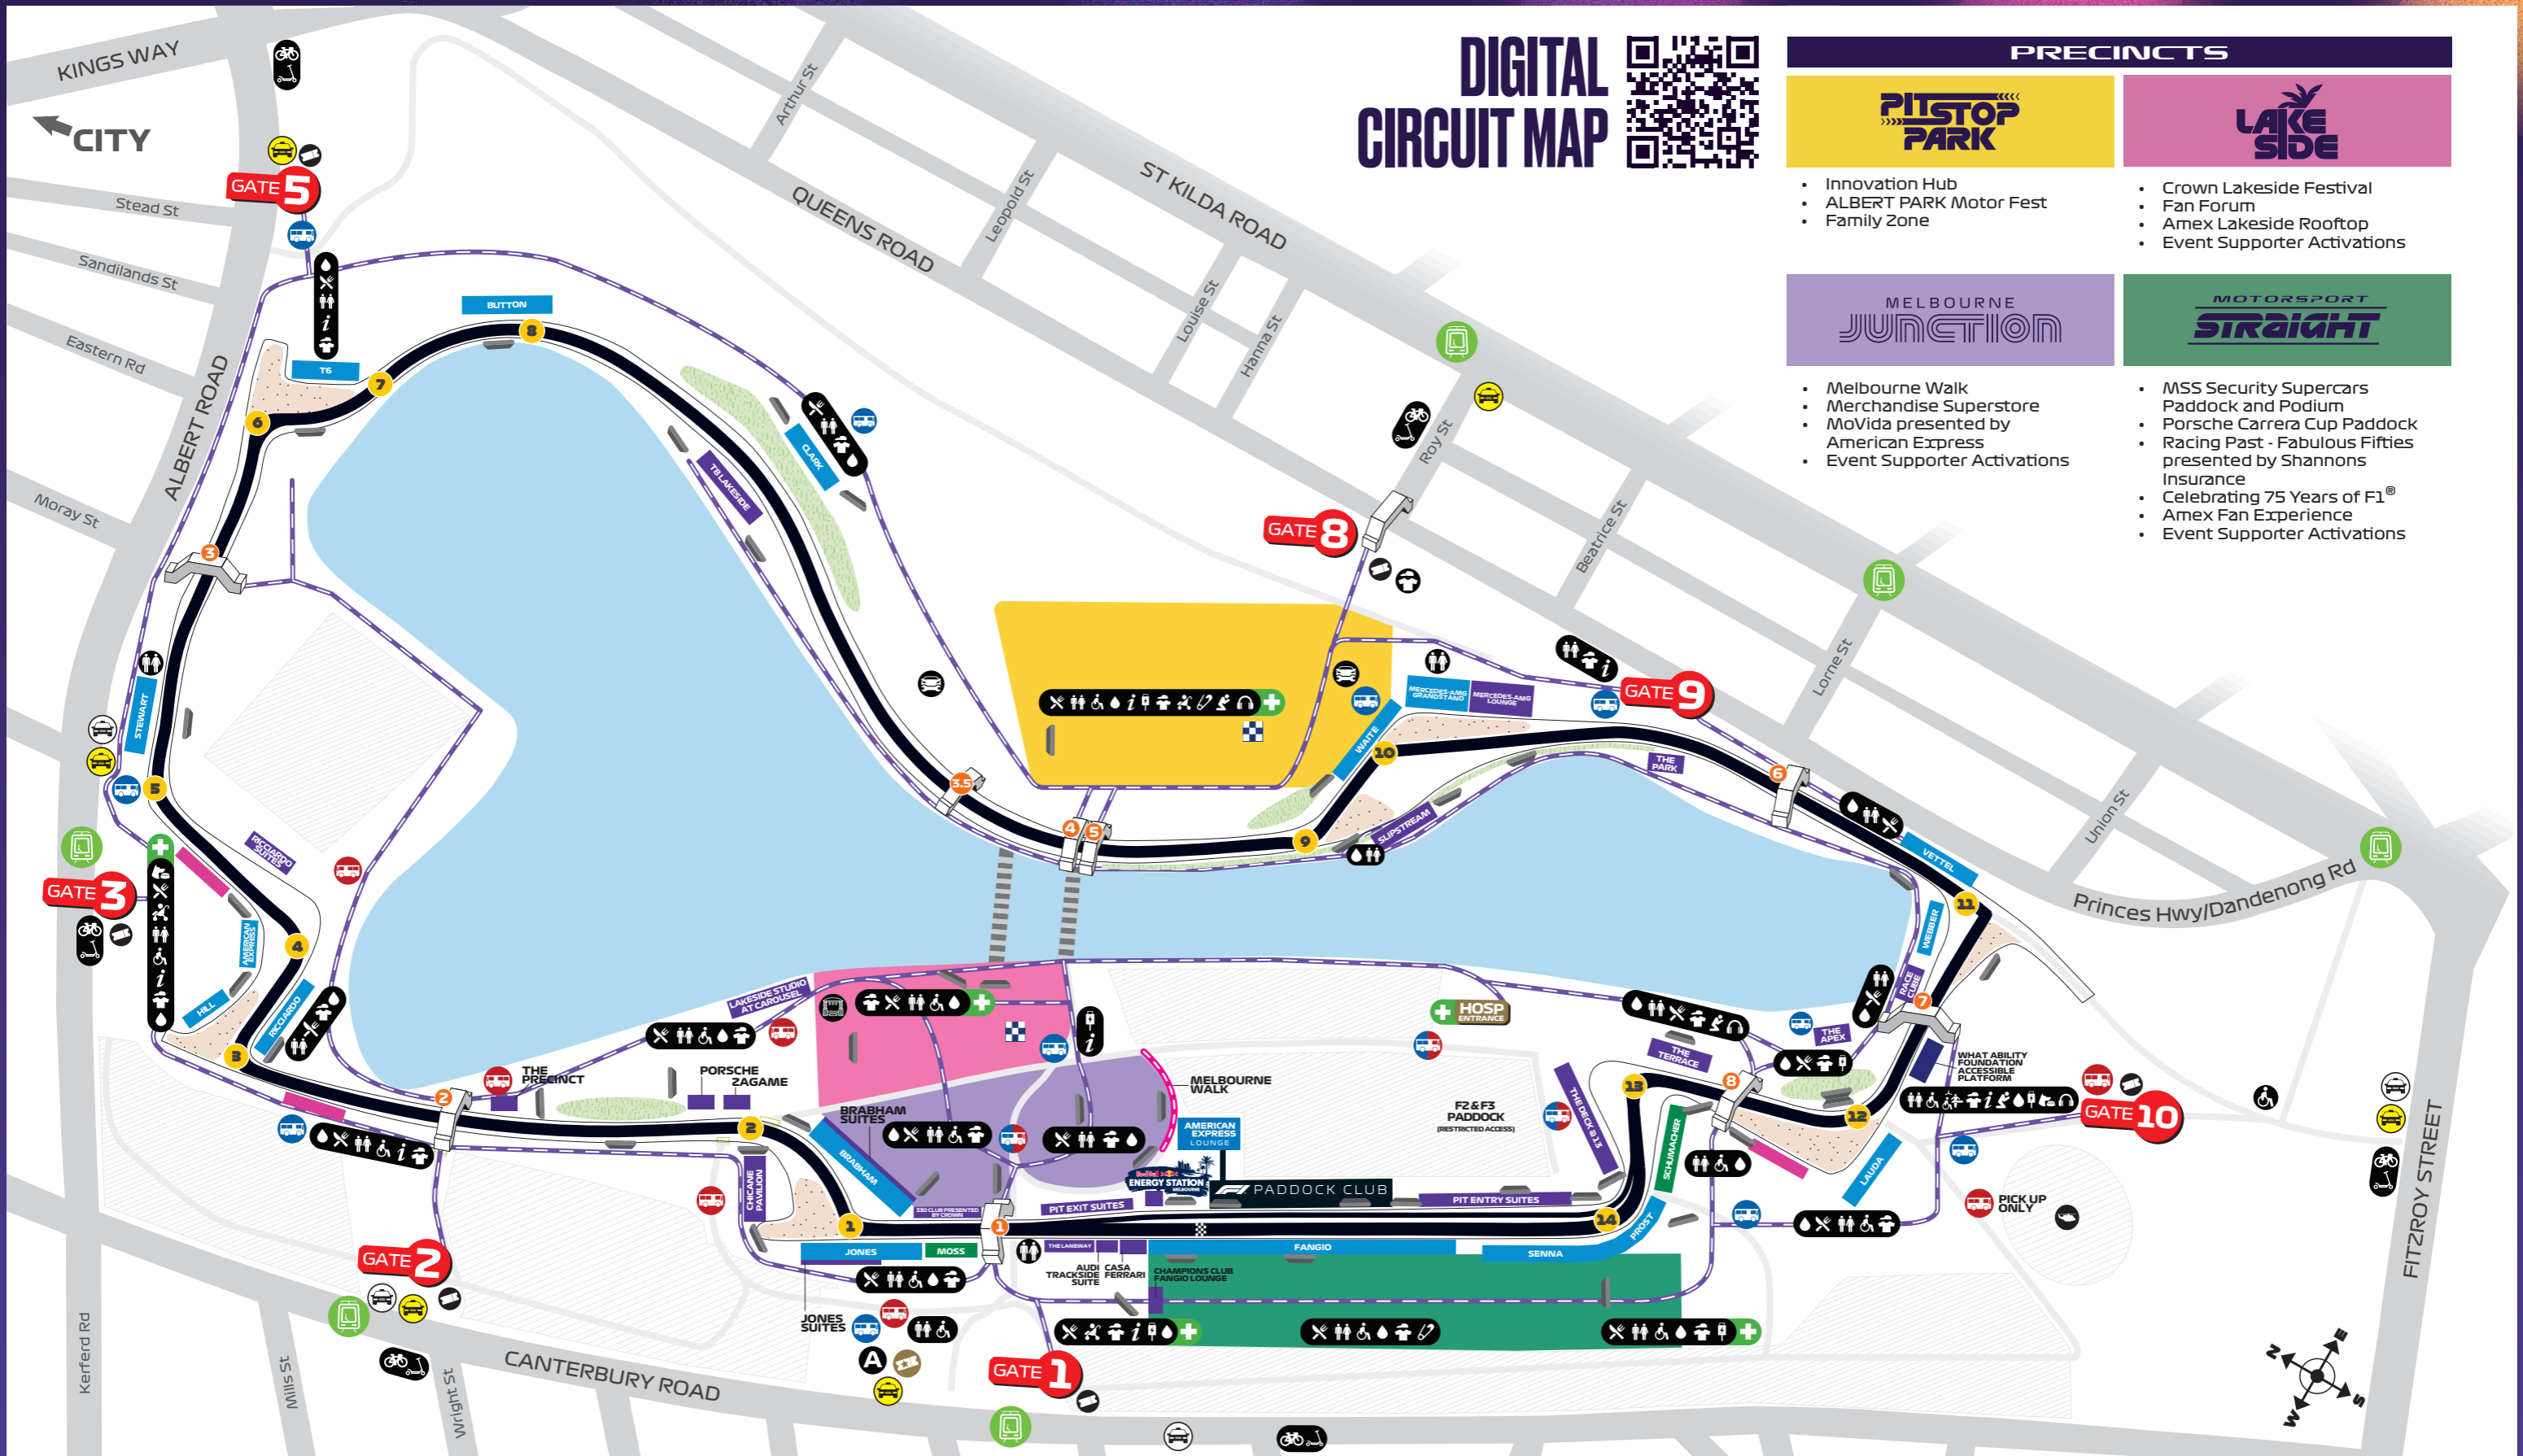

VISITOR MAP

EXPECT NOTHING LESS

DIGITAL CIRCUIT MAP

PRECINCTS

PITSTOP PARK

- Innovation Hub
- ALBERT PARK Motor Fest
- Family Zone

LAKE SIDE

- Crown Lakeside Festival
- Fan Forum
- Amex Lakeside Rooftop
- Event Supporter Activations

MELBOURNE **JUNCTION**

- Melbourne Walk
- Merchandise Superstore
- MoVida presented by American Express
- Event Supporter Activations

MOTORSPORT STRAIGHT

- MSS Security Supercars Paddock and Podium
- Porsche Carrera Cup Paddock
- Racing Past - Fabulous Fifties presented by Shannons Insurance
- Celebrating 75 Years of F1®
- Amex Fan Experience
- Event Supporter Activations

TRANSPORT	THE CIRCUIT	ATTRACTIONS	AMENITIES & SERVICES	PREMIUM EXPERIENCES
<ul style="list-style-type: none"> Hospitals Shuttle Tram Stops Bicycle Parking Accessible Shuttle 13cabs Rank Scooter Parking Ride Share Scenic Flights 	<ul style="list-style-type: none"> Entry Gate Turn Numbers Recommended paths of travel Viewing Mounds Pedestrian Overpass Numbers Restricted Areas 	<ul style="list-style-type: none"> Melbourne Walk Superscreen ALBERT PARK Motor Fest Main Stage 	<ul style="list-style-type: none"> Public Conveniences Accessible Conveniences Marveloo Parent Pod Catering/Bars Water Refill Stations Merchandise Service Animal Refreshment Stations Charging Station Pram Parking Sensory Room Prayer Room Accessible Services Customer Service Booths Ticket Enquires Police Station First Aid 	<ul style="list-style-type: none"> Grandstands Accessible Grandstands Reserved Accessible Grandstands General Admission Accessible Platform Hospitality Suites Paddock Club Deck @ 13 and Pit Entry Entrance Hospitality Guest Entrance & Ticket Collection