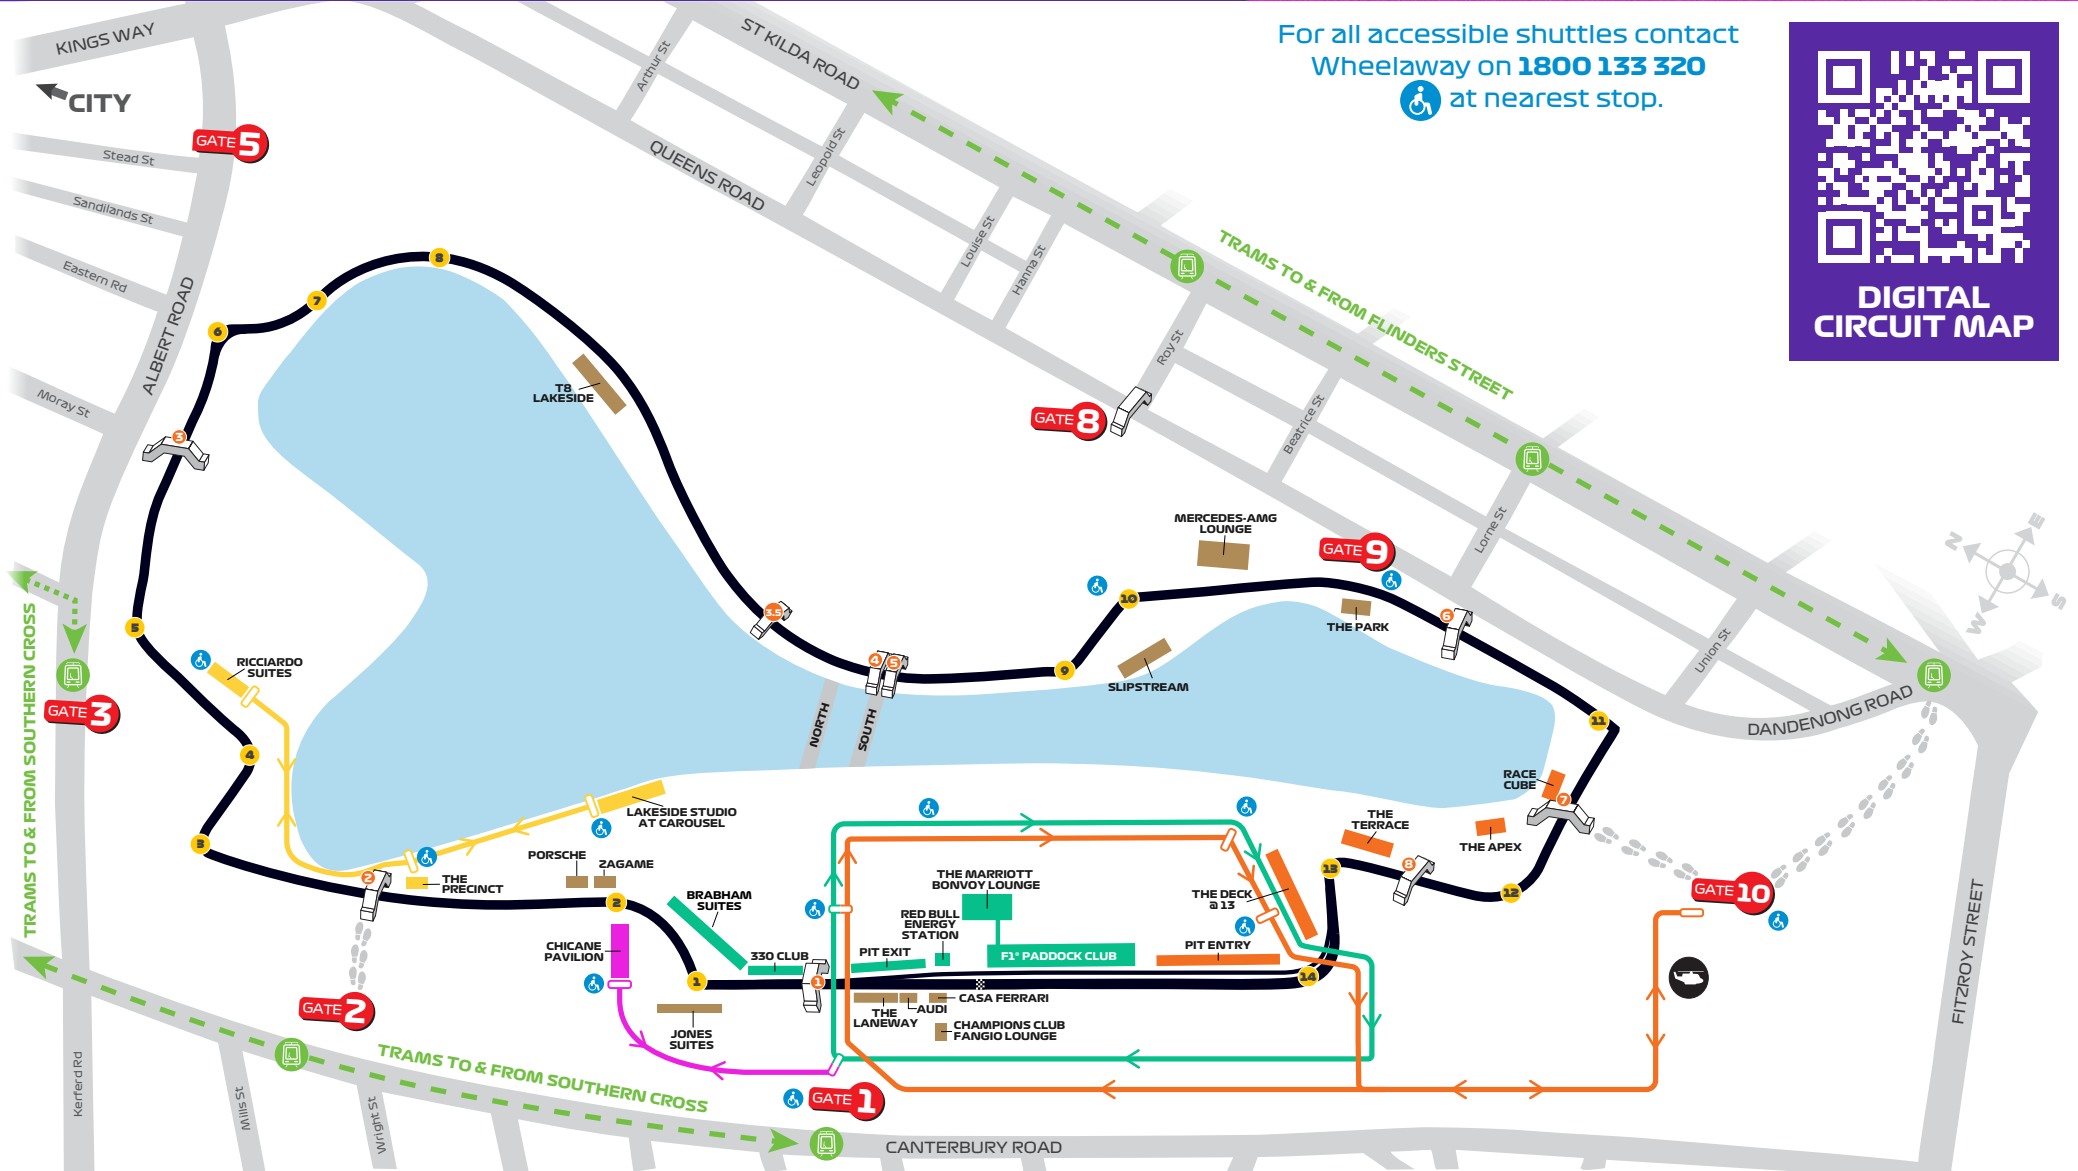

HOSPITALITY SHUTTLE MAP

For all accessible shuttles contact
Wheelaway on **1800 133 320**
♿ at nearest stop.

DIGITAL
CIRCUIT MAP

ORANGE SHUTTLE

GATE 10

- THE DECK @ 13
- THE TERRACE
- THE APEX
- RACE CUBE
- PIT ENTRY

DOES NOT STOP AT GATE 1

YELLOW SHUTTLE

GATE 2

- LAKESIDE STUDIO AT CAROUSEL
- THE PRECINCT
- RICCIARDO SUITES

PINK SHUTTLE

GATE 1

- CHICANE PAVILION

GREEN SHUTTLE

GATE 1

- BRABHAM SUITES
- 330 CLUB
- PIT EXIT
- REDBULL ENERGY STATION
- THE MARRIOTT BONVOY LOUNGE
- PADDOCK CLUB

WALK ONLY

- GATE 1: JONES SUITES, THE LANEWAY, CASA FERRARI, FANGIO LOUNGE, AUDI
- GATE 8: T8 LAKESIDE
- GATE 9: MERCEDES - AMG LOUNGE, THE PARK, SLIPSTREAM