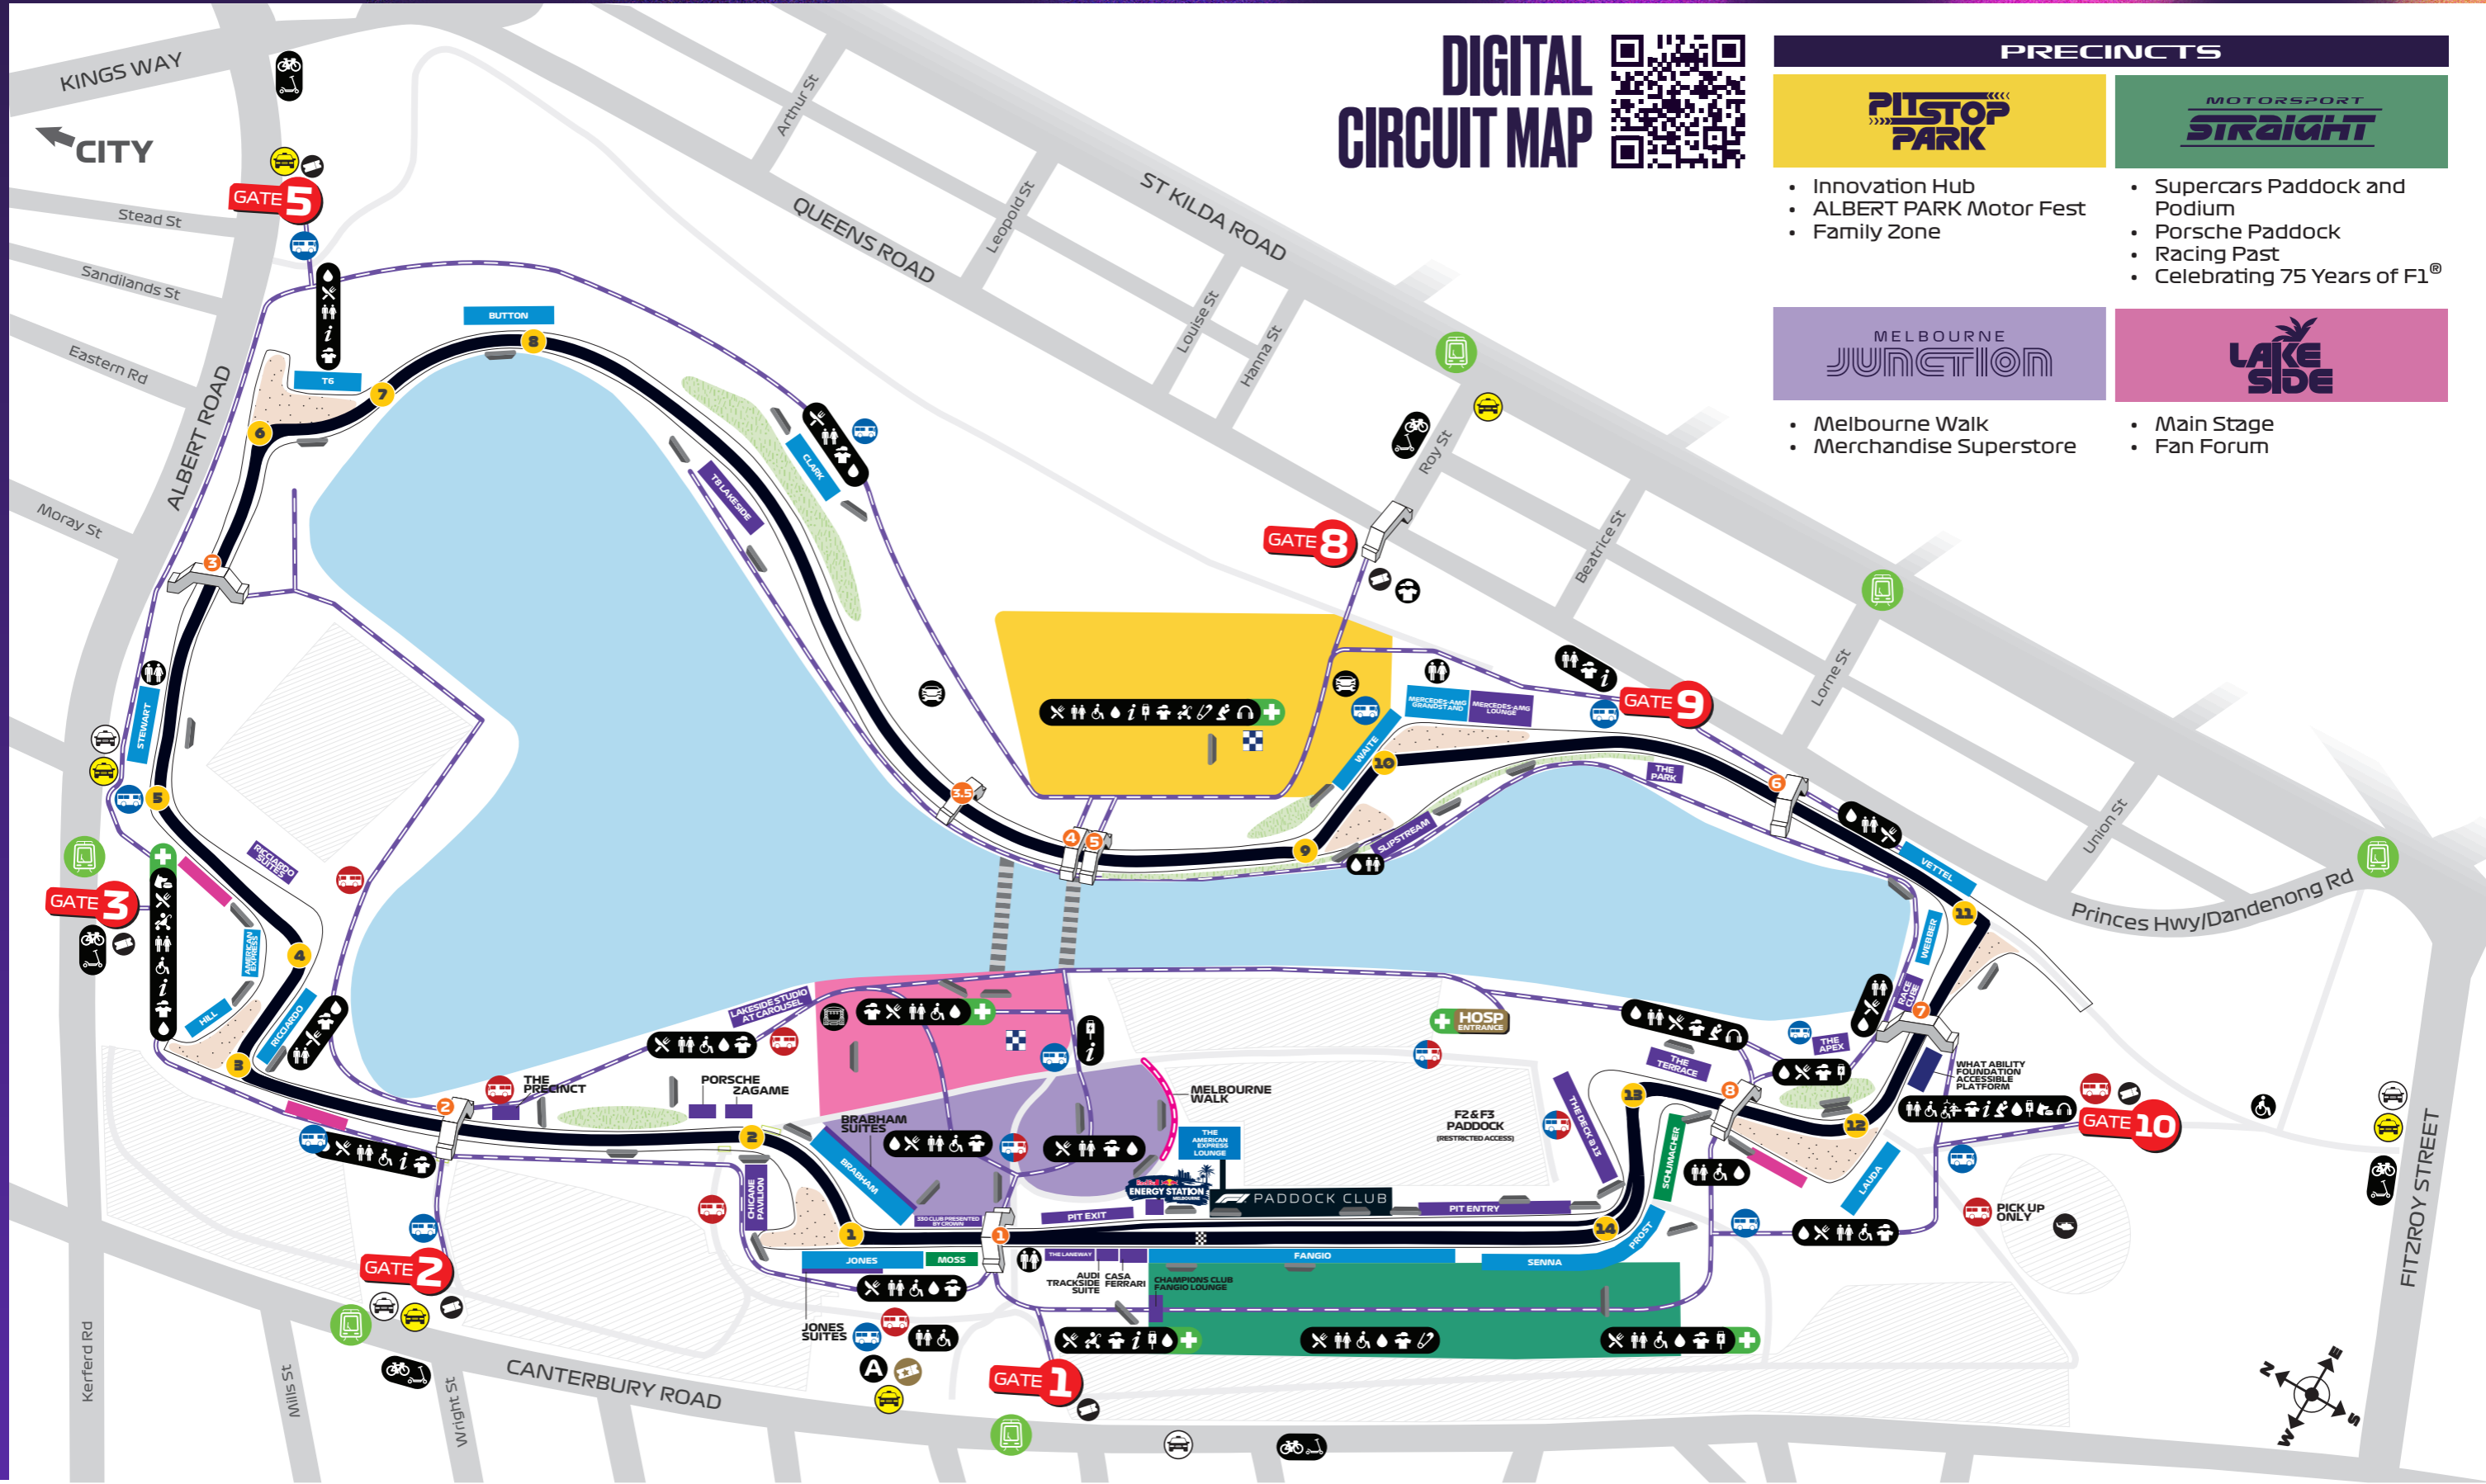

DIGITAL CIRCUIT MAP

PRECINCTS

PITSTOP PARK	MOTORSPORT STRAIGHT
<ul style="list-style-type: none"> Innovation Hub ALBERT PARK Motor Fest Family Zone 	<ul style="list-style-type: none"> Supercars Paddock and Podium Porsche Paddock Racing Past Celebrating 75 Years of F1®
MELBOURNE JUNCTION	LAKE SIDE
<ul style="list-style-type: none"> Melbourne Walk Merchandise Superstore 	<ul style="list-style-type: none"> Main Stage Fan Forum

<p>TRANSPORT</p> <ul style="list-style-type: none"> Hospitality Shuttle Tram Stops Bicycle Parking Accessible Shuttle 13cabs Rank Scoter Parking Ride Share Scenic Flights 	<p>THE CIRCUIT</p> <ul style="list-style-type: none"> Entry Gate Turn Numbers Viewing Mounds Pedestrian Overpass Numbers Recommended paths of travel Restricted Areas 	<p>ATTRACTIONS</p> <ul style="list-style-type: none"> Melbourne Walk Superscreen ALBERT PARK Motor Fest Main Stage 	<p>AMENITIES & SERVICES</p> <ul style="list-style-type: none"> Public Conveniences Accessible Conveniences Marveloo Parent Pod Catering/Bars Water Refill Stations Merchandise Service Animal Refreshment Stations Charging Station Pram Parking Sensory Room Prayer Room Accessible Services Customer Service Booths First Aid 	<p>PREMIUM EXPERIENCES</p> <ul style="list-style-type: none"> Grandstands Accessible Grandstands Reserved Accessible Grandstands General Admission Accessible Platform Hospitality Suites Paddock Club Deck @ 13 and Pit Entry Entrance Hospitality Guest Entrance & Ticket Collection
---	--	---	---	---